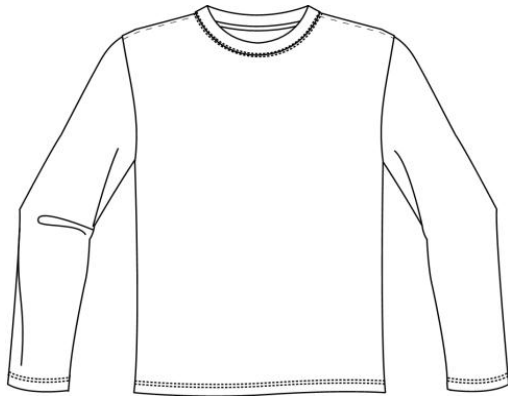

Gildan Activewear 2016 Europe Product Line

STYLE 42400B

Gildan Performance Youth Long Sleeve T-Shirt

DETAILS	
Weight	153 g/m2 (145 g/m2 in White)
Content	100% polyester jersey knit
Features	AquaFX for wicking properties Freshcare™ for anti-microbial properties Seamed single needle 1,9 cm collar Heat transfer label Twin needle sleeve and bottom hems Quarter-turned to eliminate centre crease CPSIA Tracking Label Compliant
Sizes	YXS - YXL
Case Packs	YXS - YXL 36 pieces
Colours	6
SKU's	30

100% POLYESTER / POLYESTER / 100% POLYESTER
MADE IN MEXICO / FABRIQUE EN MEXICO / HECHO EN MEXICO

SPECIFICATIONS

Size	Chest/inches (A)	Chest/cm	Length/inches (B)	Length/cm	CB Sleeve/inches (C)	CB Sleeve/cm
Youth X-Small	14	36	18	46	20.50	52
Youth Small	16	41	20.50	52	23	58
Youth Medium	17	43	22	56	24.50	62
Youth Large	18	46	23.50	60	26.50	67
Youth X-Large	19	48	25	64	29	74
Tol.	+/- 1	+/- 2.54	+/- 1	+/- 2.54	+/- 1	+/- 1.91