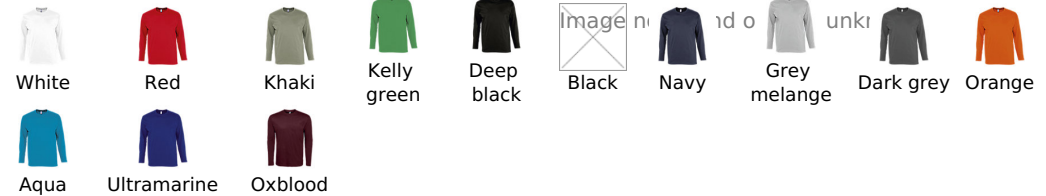

PACKING

5

50

Carton size
weight :

58 x 38 x 22 cm
9,9 kg

FEATURES

SOL'S MAJESTIC
11425

page