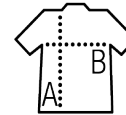

SOL'S MONARCH

MEN'S ROUND NECK LONG SLEEVE T-SHIRT

Quality

150 JERSEY
 100% semi-combed Ringspun cotton
 Reinforcing tape on neck
 Round elastane rib collar

Style

CLASSIC
 Ribless cuffs
 Tubular

Sizes	S	M	L	XL	XXL	3XL	4XL
A/B	69,5/50,5	71,5/53,5	73,5/56,5	75,5/59,5	77,5/62,5	79,5/65,5	79,5/65,5

PACKING

5

50

Carton size
weight :

58 x 38 x 22 cm
9,9 kg

FEATURES

SOL'S MAJESTIC
11425

page