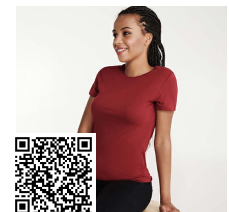

JAMAICA CA6627