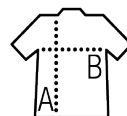

### Style

CLASSIC  
 Short sleeves  
 Tubular

Sizes	XS*	S	M	L	XL	XXL	3XL**	4XL***	5XL***
A/B	64/48	70/50	72/53	74/56	76/59	78/62	80/65	82/68	84/71