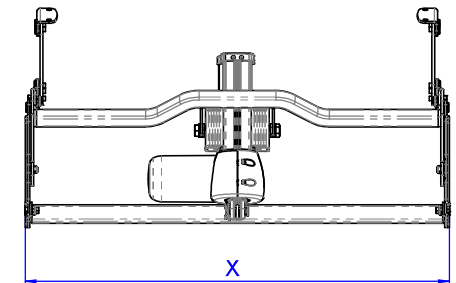

Code:	MI-1797-500	Finish:	Grezzo
Description:	Frame for SPAZIO, ONDA, BRIO		
Material:	Legno	Format:	A3
Weight:	---	Author:	gf.federico
Rev.:	---	Rev.Date:	---
Draw.N°:	---	Sheet N°:	1 of 1
		Scale:	1:8
			MI-1797-500
This drawing has been made with a CAD system; any manual modification is forbidden			