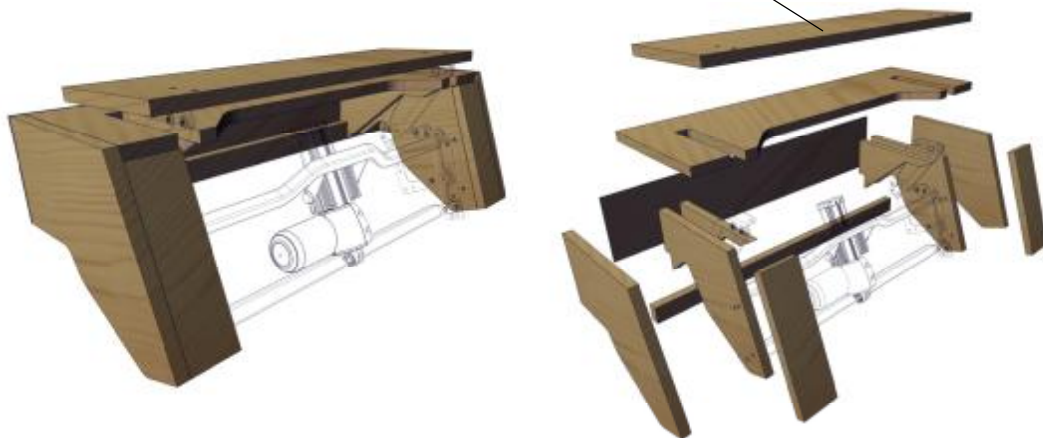

Code:	MI-1797-500	Finish:	Grezzo
Description:	Frame for SPAZIO, ONDA, BRIO		
Material:	Legno	Format:	A3
Weight:	---	Author:	gf.federico
Rev.:	---	Rev.Date:	---
Draw.N°:	---	Sheet N°:	1 of 1
		Scale:	1:8
			MI-1797-500
This drawing has been made with a CAD system; any manual modification is forbidden			