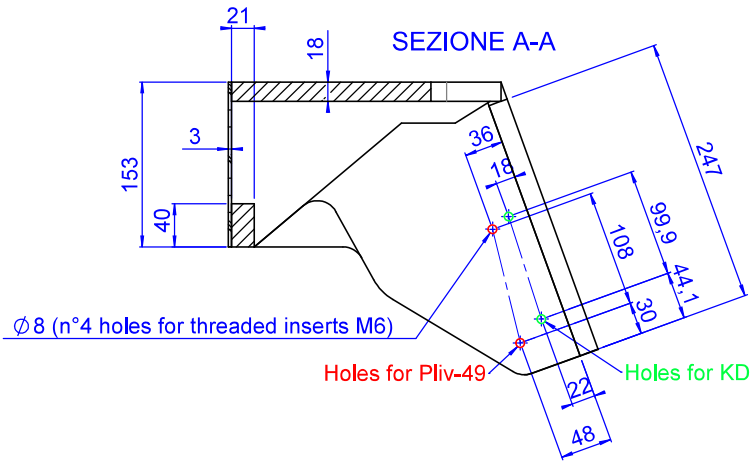

Code:	MI-1797-500	Finish:	Grezzo
Description:	Frame for SPAZIO, ONDA, BRIO		
Material:	Legno	Format:	A3
Weight:	---	Author:	gf.federico
Rev.:	---	Rev.Date:	---
Draw.N°:	---	Sheet N°:	1 of 1
		Scale:	1:8
			MI-1797-500
This drawing has been made with a CAD system; any manual modification is forbidden			

Code:
MI-1797-501

Finish:
--

Description:
Fusto per poggiatesta Pliv-49 Compact series

Material:

Format:
A3

Sheet N°:
1 of 1

Scale:
1:5

Weight: