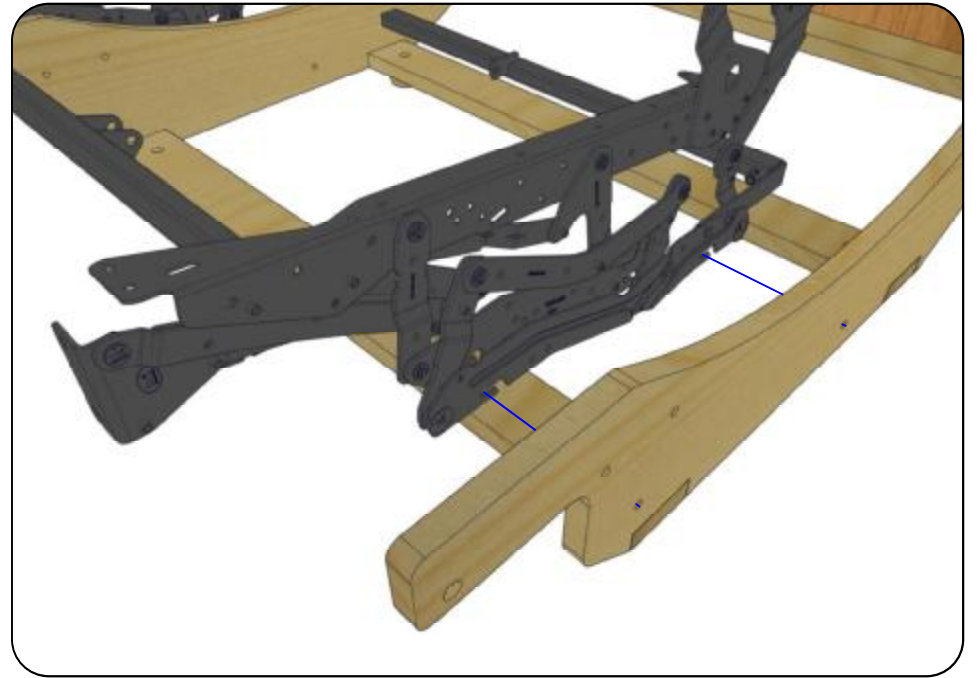

Code:	MI-1797-500	Finish:	Grezzo
Description:	Frame for SPAZIO, ONDA, BRIO		
Material:	Legno	Format:	A3
Weight:	---	Author:	gf.federico
Rev.:	---	Rev.Date:	---
Draw.N°:	---	Sheet N°:	1 of 1
		Scale:	1:8
			MI-1797-500
This drawing has been made with a CAD system; any manual modification is forbidden			