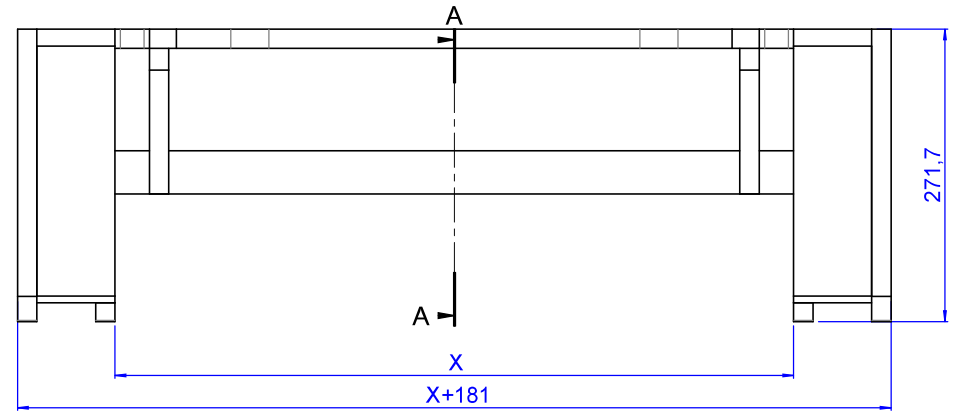

Code:	MI-1797-500	Finish:	Grezzo
Description:	Frame for SPAZIO, ONDA, BRIO		
Material:	Legno	Format:	A3
Weight:	---	Author:	gf.federico
Rev.:	---	Rev.Date:	---
Draw.N°:	---	Sheet N°:	1 of 1
		Scale:	1:8
			MI-1797-500
This drawing has been made with a CAD system; any manual modification is forbidden			

Code:
MI-1797-501

Finish:
--

Description:
Fusto per poggiatesta Pliv-49 Compact series

Material:

Format:
A3

Sheet N°:
1 of 1

Scale:
1:5

Weight: