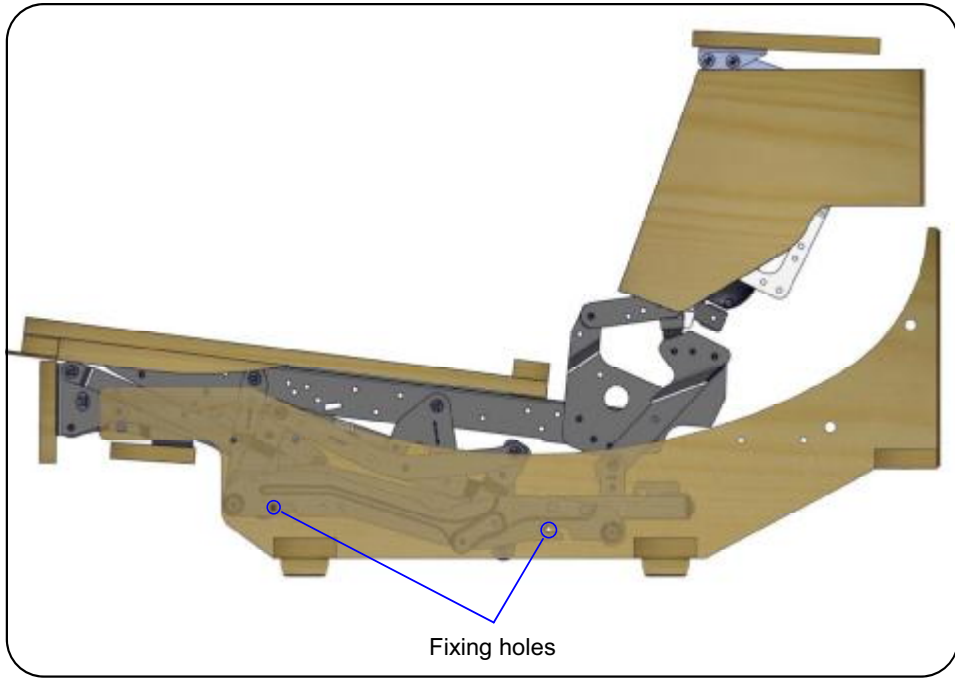

Code:	MI-1797-500	Finish:	Grezzo
Description:	Frame for SPAZIO, ONDA, BRIO		
Material:	Legno	Format:	A3
Weight:	---	Author:	gf.federico
Rev.:	---	Rev.Date:	---
Draw.N°:	---	Sheet N°:	1 of 1
		Scale:	1:8
			MI-1797-500
This drawing has been made with a CAD system; any manual modification is forbidden			