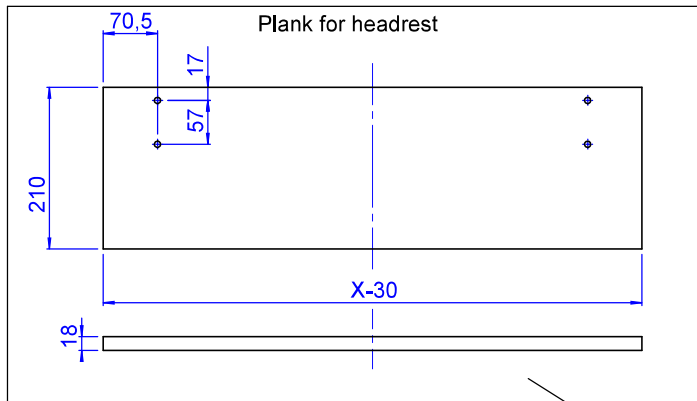

Code:	MI-1797-500	Finish:	Grezzo
Description:	Frame for SPAZIO, ONDA, BRIO		
Material:	Legno	Format:	A3
Weight:	---	Author:	gf.federico
Rev.:	---	Rev.Date:	---
Draw.N°:	---	Sheet N°:	1 of 1
		Scale:	1:8
			MI-1797-500
This drawing has been made with a CAD system; any manual modification is forbidden			