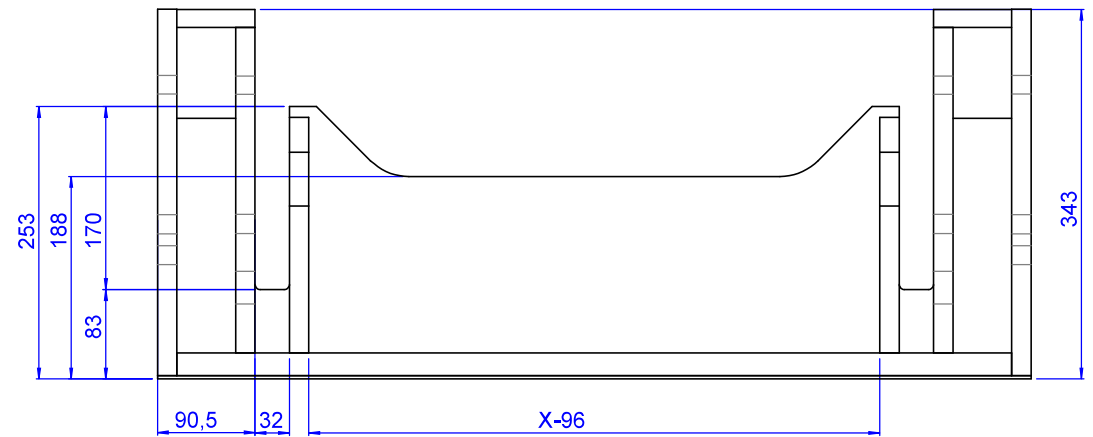

Code:	MI-1797-500	Finish:	Grezzo
Description:	Frame for SPAZIO, ONDA, BRIO		
Material:	Legno	Format:	A3
Weight:	---	Author:	gf.federico
Rev.:	---	Rev.Date:	---
Draw.N°:	---	Sheet N°:	1 of 1
		Scale:	1:8
			MI-1797-500
This drawing has been made with a CAD system; any manual modification is forbidden			

Code:
MI-1797-501

Finish:
--

Description:
Fusto per poggiatesta Pliv-49 Compact series

Material:

Format:
A3

Sheet N°:
1 of 1

Scale:
1:5

Weight: